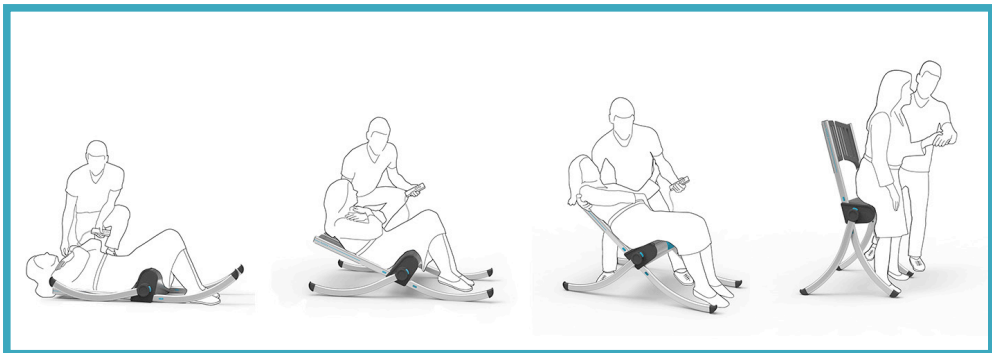

Technical Specifications

- Lifting capacity: Max. 150kg.
- Lifting time: 20-30 secs.
- Weight:
  - Seat 9 kg. + legs and back rest 4kg.
  - Total 13kg.
- Charger (2 pcs.):
  - Soniel 12V. 100-240V and
  - 12V car adapter.
- Number of lifts on a full charge:
  - 40 with a max. load.
  - Approx. 100 with an average load.
- Charging time : Max. 6 hours.
- Charging of empty battery:
  - 10-15 min = 1 transfer.