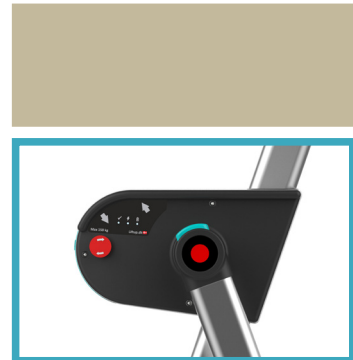

Technical Specifications

- Lifting capacity: Max. 150kg.
- Lifting time: 20-30 secs.
- Weight:
  - Seat 9 kg. + legs and back rest 4kg.
  - Total 13kg.
- Charger (2 pcs.):
  - Soniel 12V. 100-240V and
  - 12V car adapter.
- Number of lifts on a full charge:
  - 40 with a max. load.
  - Approx. 100 with an average load.
- Charging time : Max. 6 hours.
- Charging of empty battery:
  - 10-15 min = 1 transfer.